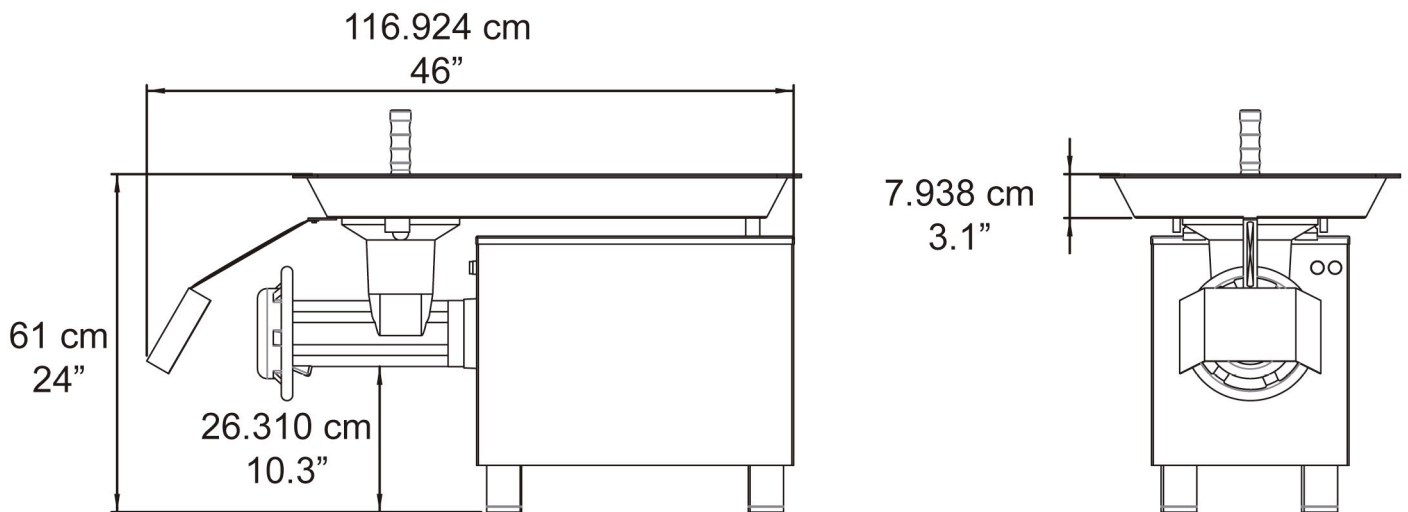

## CEDAZOS DISPONIBLES

1/8"

3/16"

1/4"

3/8"

1/2"

5/8"

3/4"

1"

2K

3K

**Dimensiones**

**Certificaciones**

Safety & Sanitation  
 Conforms  
 UL std 763

Sanitation  
 Conforms  
 NSF-8

CANADA  
 Conforms  
 CAN/CSA STD  
 C22.2